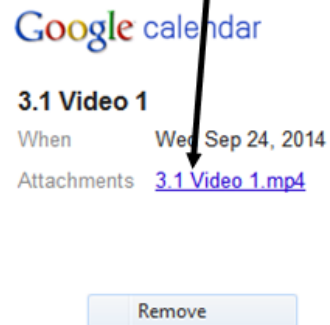

To watch 3.1 video 1:

- 1) Find the stats daily assignment calendar on my teacher website
- 2) Click it and follow the link

Click 3.1 video 1

3) Click on more details

4) Click on 3.1 video 1

5) Video should open. Make sure to have updated browser.