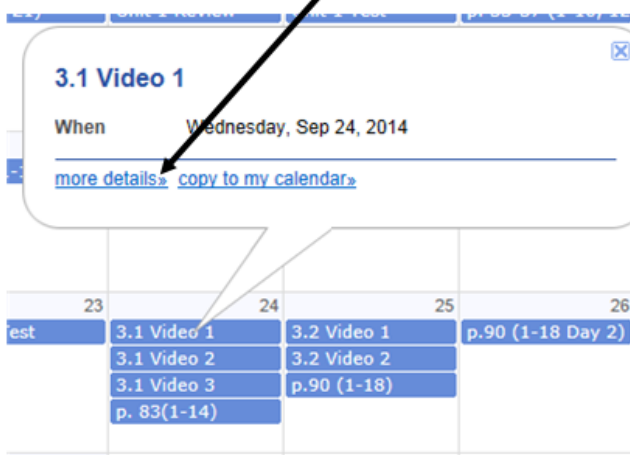

To watch 3.1 video 1:

- 1) Find the stats daily assignment calendar on my teacher website
- 2) Click it and follow the link

Click 3.1 video 1

3) Click on more details

4) Click on 3.1 video 1

5) Video should open. Make sure to have updated browser.