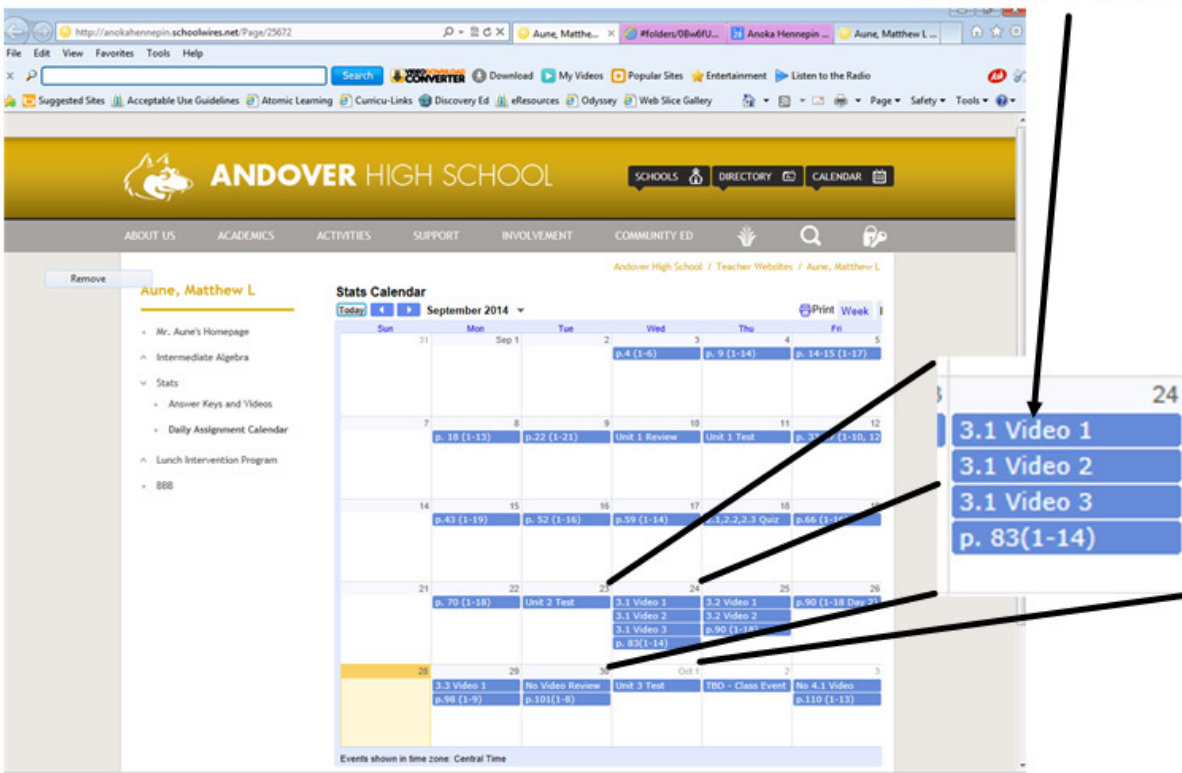

To watch 3.1 video 1:

- 1) Find the stats daily assignment calendar on my teacher website
- 2) Click it and follow the link

Click 3.1 video 1

3) Click on more details

4) Click on 3.1 video 1

5) Video should open. Make sure to have updated browser.